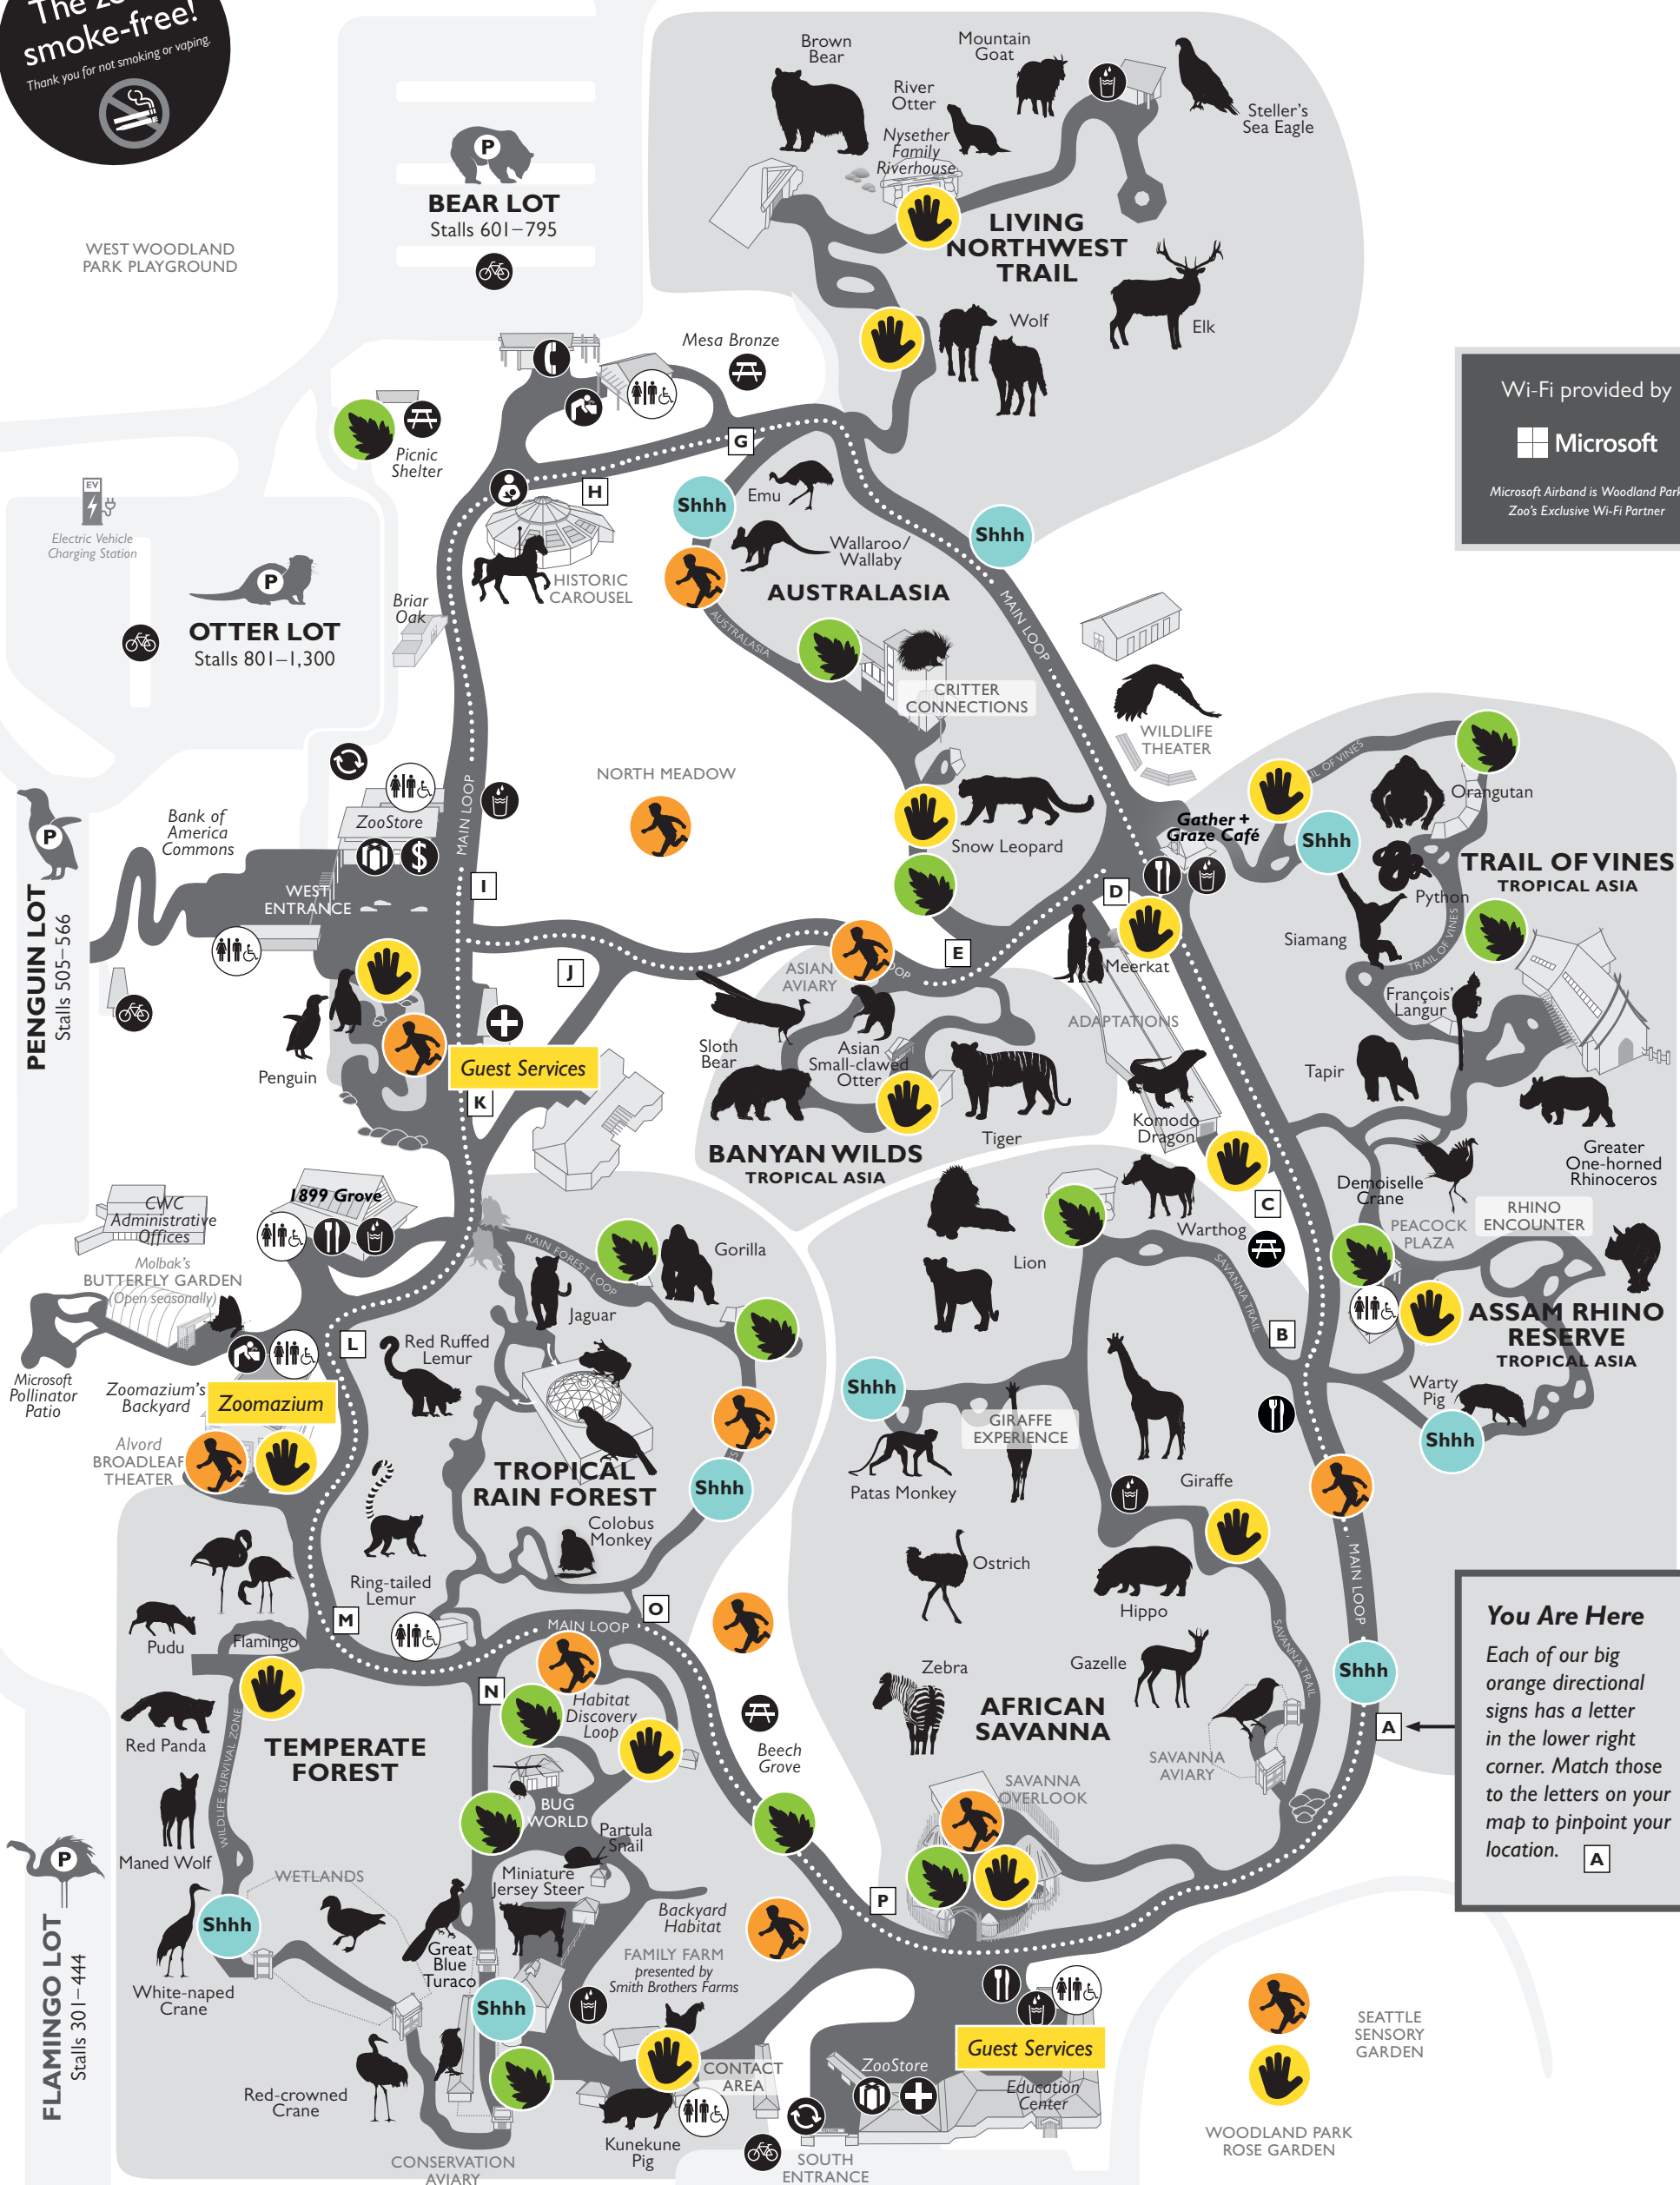

WOODLAND PARK ZOO

North 59th Street

The zoo is smoke-free!
Thank you for not smoking or vaping.

Metro Bus Route 5

Phinney Avenue North

Metro Bus Route 5

Metro Bus Route 5

Wi-Fi provided by
Microsoft
Microsoft Airband is Woodland Park Zoo's Exclusive Wi-Fi Partner

You Are Here
Each of our big orange directional signs has a letter in the lower right corner. Match those to the letters on your map to pinpoint your location. **A**

- Sensory Key**
- Shhh** Quiet Corners
Low foot traffic and less noise
 - Hand** Tactile Discovery
Look for things to touch
 - Person** Romping Ranges
Space to move your body
 - Leaf** Shade and Shelter
Cool areas under trees or structure

Wheelchair rentals are available at both Guest Services locations.

BECOME A MEMBER TODAY!

Find fun gifts today at the **ZooStores!**

North 50th Street

- +** Guest Services First Aid
- ||** Food
- 📦** Gifts
- 🍴** Picnic Area
- 🚰** Water Station powered by Carter Subaru
- ♻️** ECO-CELL Recycling Station
- 🚻** Restroom
- 💰** Cash Machine
- P** Parking Lot
- 🚲** Bike Rack
- 🚰** Drinking Fountain
- 👶** Mother's Room

The main loop is approximately 0.80 miles around.

Guest Services / Emergency: 206.548.2604